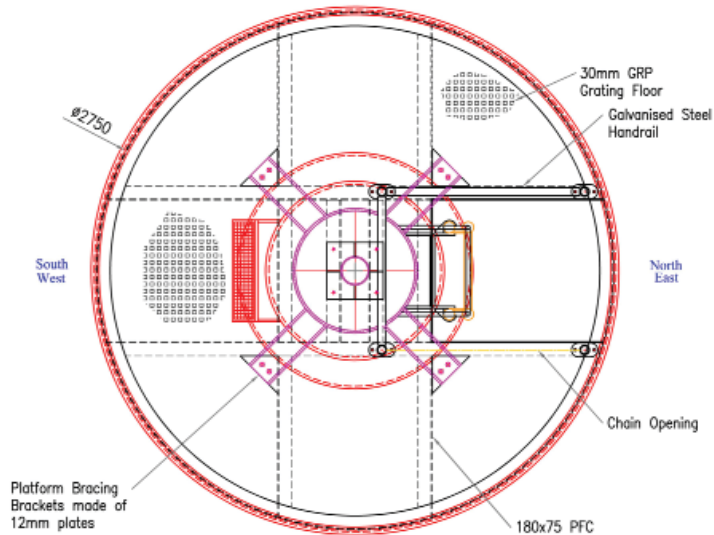

Comprised of a steel column 2.8 metres in diameter, a main platform and top mark, the new design created by Walcon in partnership with CHC is larger and more visible than its predecessor and is easier to access for maintenance.

The size and visibility of the structure has been increased, following feedback from sailors. The beacon was also fitted with a modern LED light that can be remotely monitored from anywhere in the world and which allows the team to access data such as battery voltage, solar panel output and to confirm that the light is operational. It can even be activated remotely in poor weather and fog if required.

The installation was performed using the Walcon Wizard with the Walcon Warrior in support. Now regarded as the finest bar beacon on the South Coast, it will give many years of service.

ENLARGED ELEVATION ON PLATFORM
Scale 1:50

The elevation to the left shows the details of the design including its rugged specification, the access and the various safety features.

Below is the top down view of the platform with its 30mm GRP grating floor, galvanised steel hand rail and 12mm platform bracing brackets.