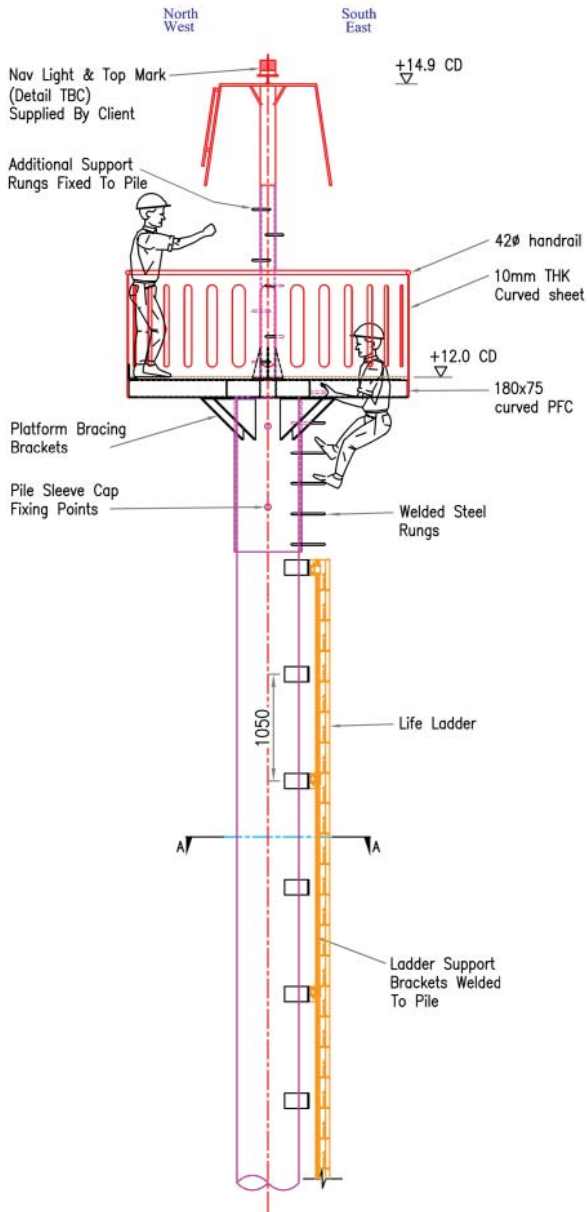

ENLARGED ELEVATION ON PLATFORM
Scale 1:50

The elevation to the left shows the details of the design including its rugged specification, the access and the various safety features.

Below is the top down view of the platform with its 30mm GRP grating floor, galvanised steel hand rail and 12mm platform bracing brackets.